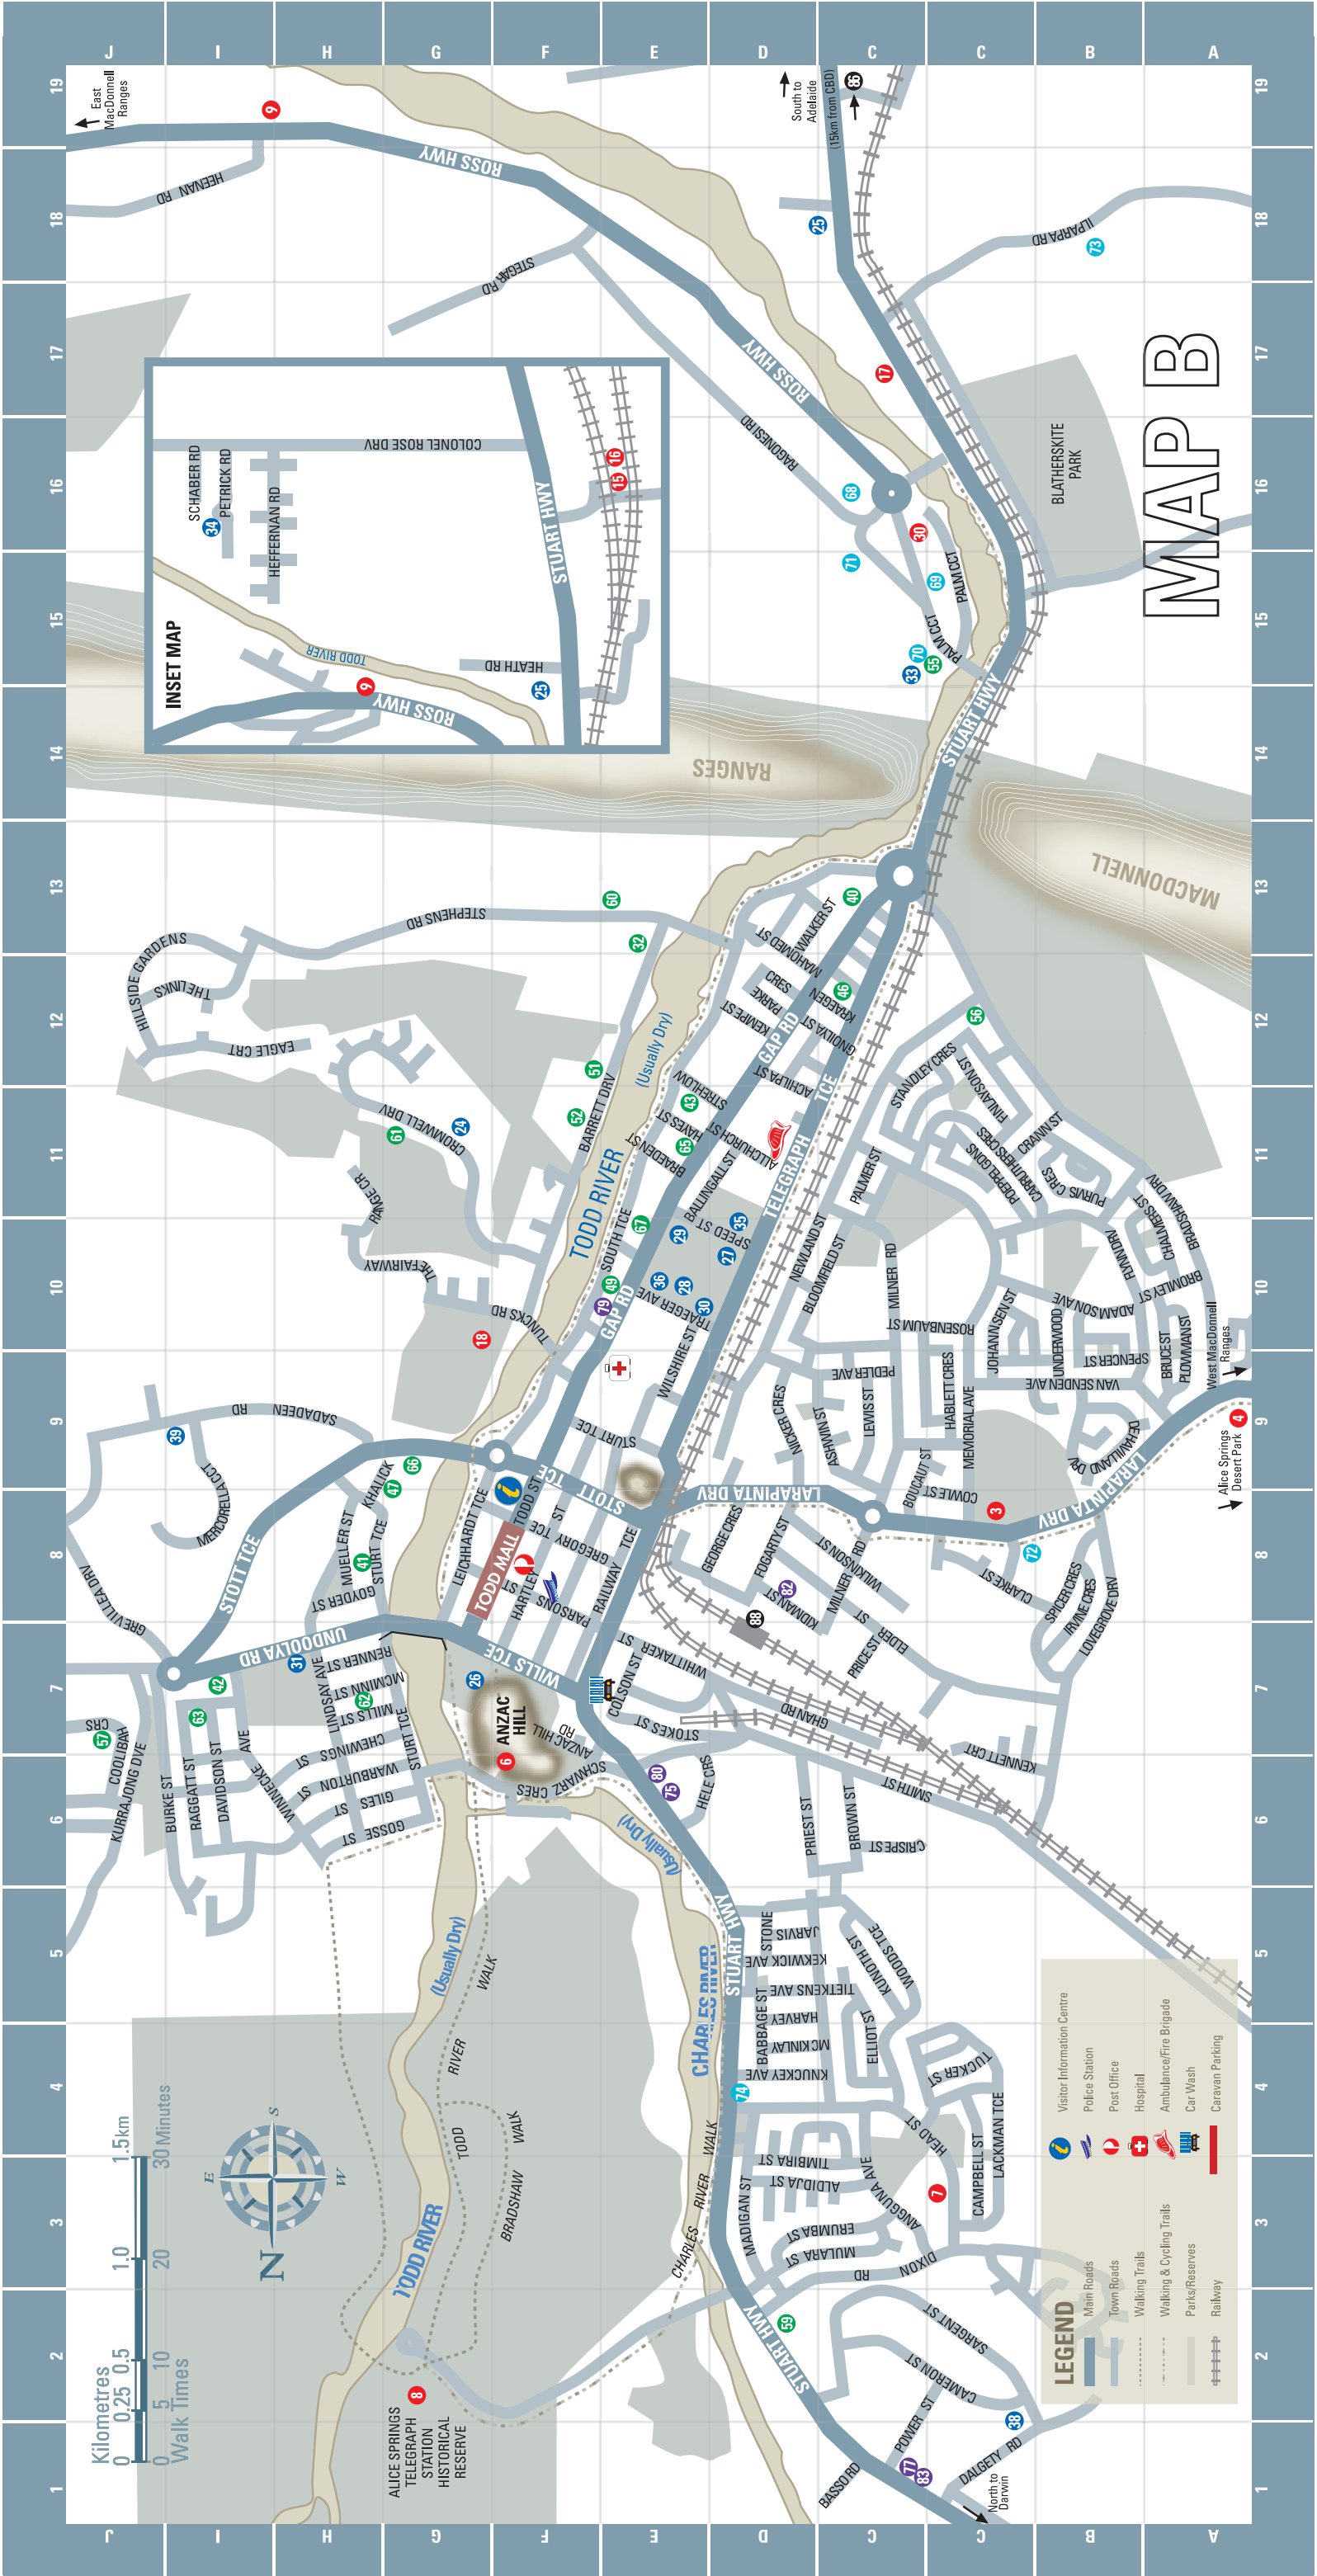

MAP B

LEGEND

- Main Roads
- Town Roads
- Walking Trails
- Walking & Cycling Trails
- Parks/Reserves
- Railway
- Visitor Information Centre
- Police Station
- Post Office
- Hospital
- Ambulance/Fire Brigade
- Car Wash
- Caravan Parking